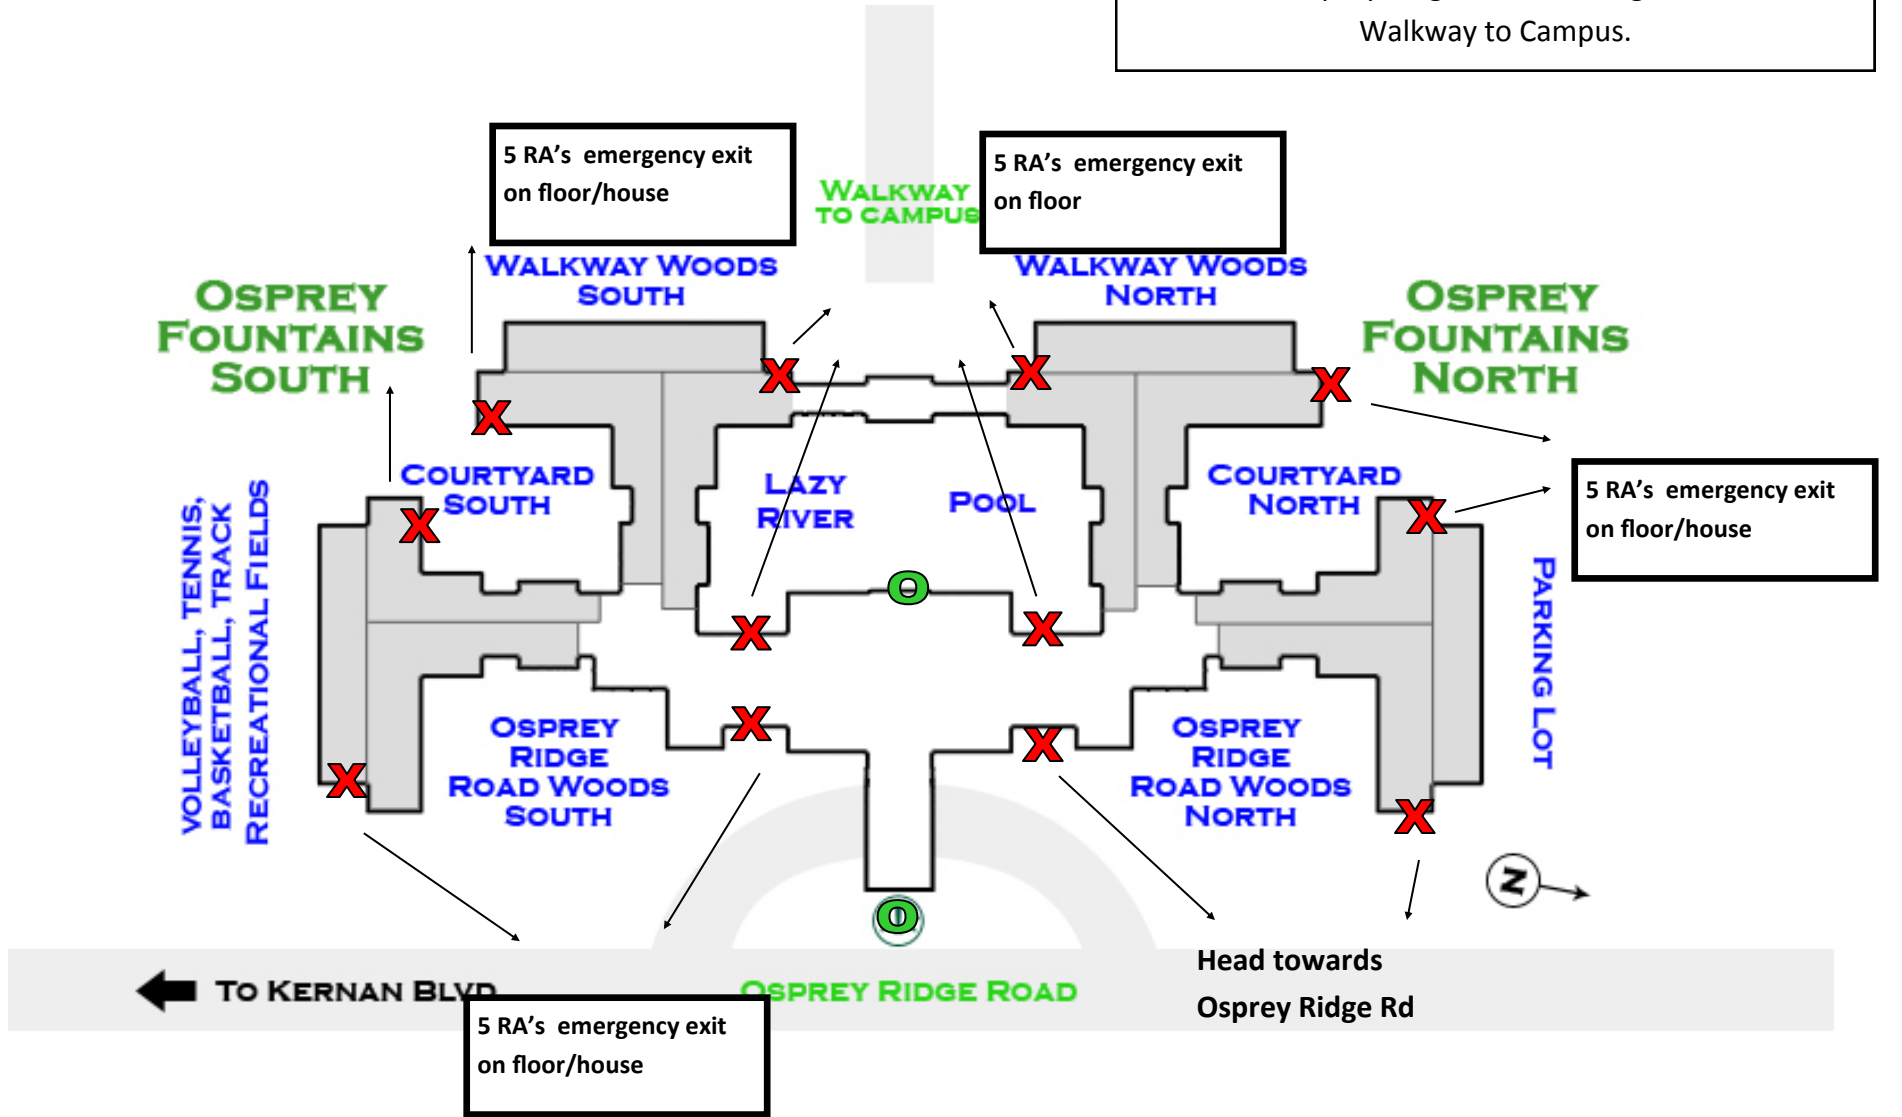

Osprey Fountains

Fountains residents should evacuate to their nearest emergency exit and proceed towards the area closet to that exit: Osprey Ridge Road, Parking Lot 55, or the Walkway to Campus.

○ Exit Doors

✗ Emergency Exit

↑ Directions in which residents should evacuate

During ALL Fire Alarms, all students and guests MUST leave the building immediately. Students are not to re-enter the building until instructed to do so by Housing and Residence Life staff or the University Police Department. Students and guests refusing to vacate, or returning before they are told to do so by a University Official, are subject to disciplinary action and/or a fine from the police.