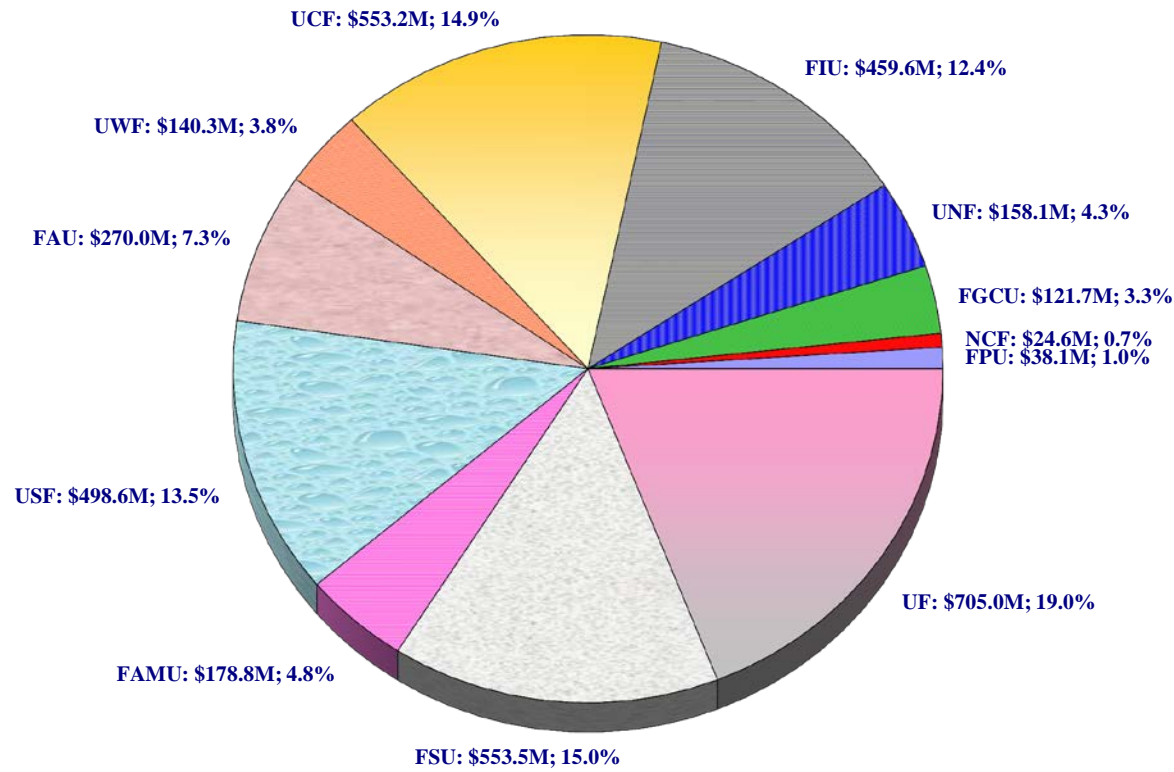

2014-15 E&G Allocation (Excluding Amendments)

FLORIDA PUBLIC UNIVERSITIES