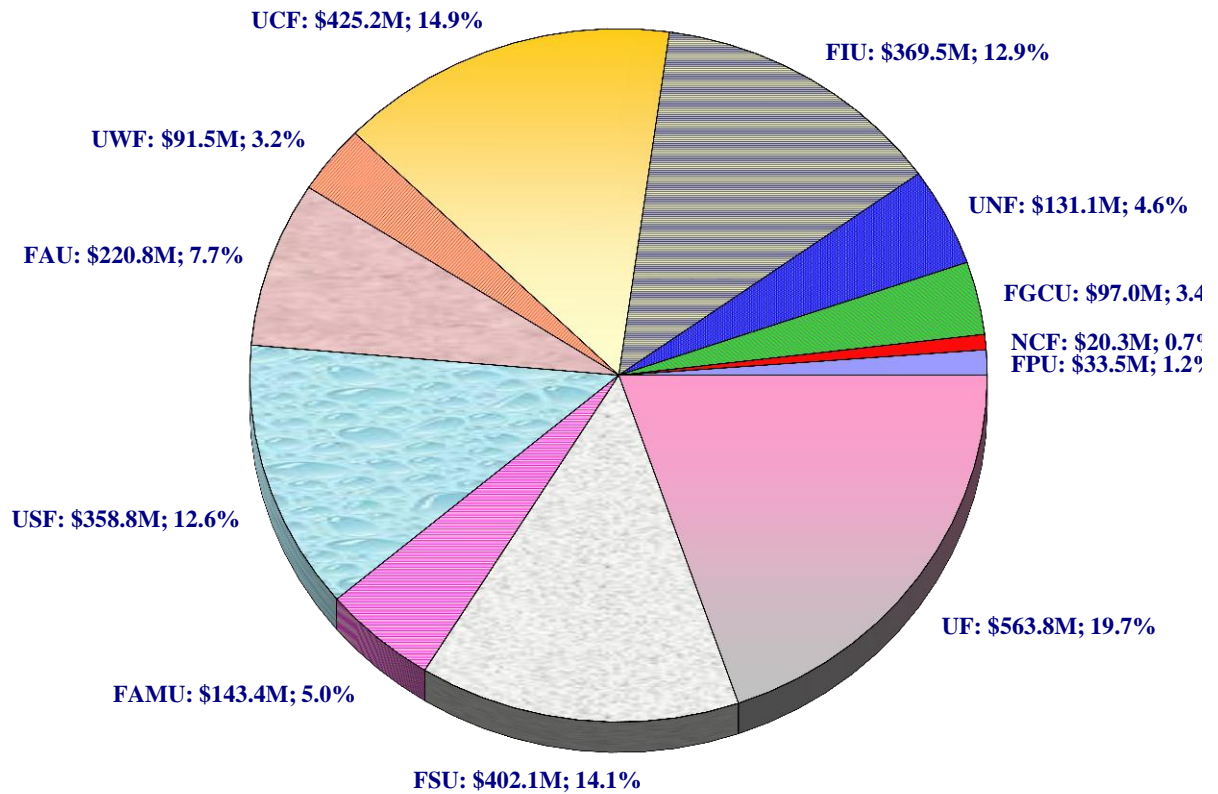

# 2012-13 E&G Allocation

**FLORIDA PUBLIC UNIVERSITIES**