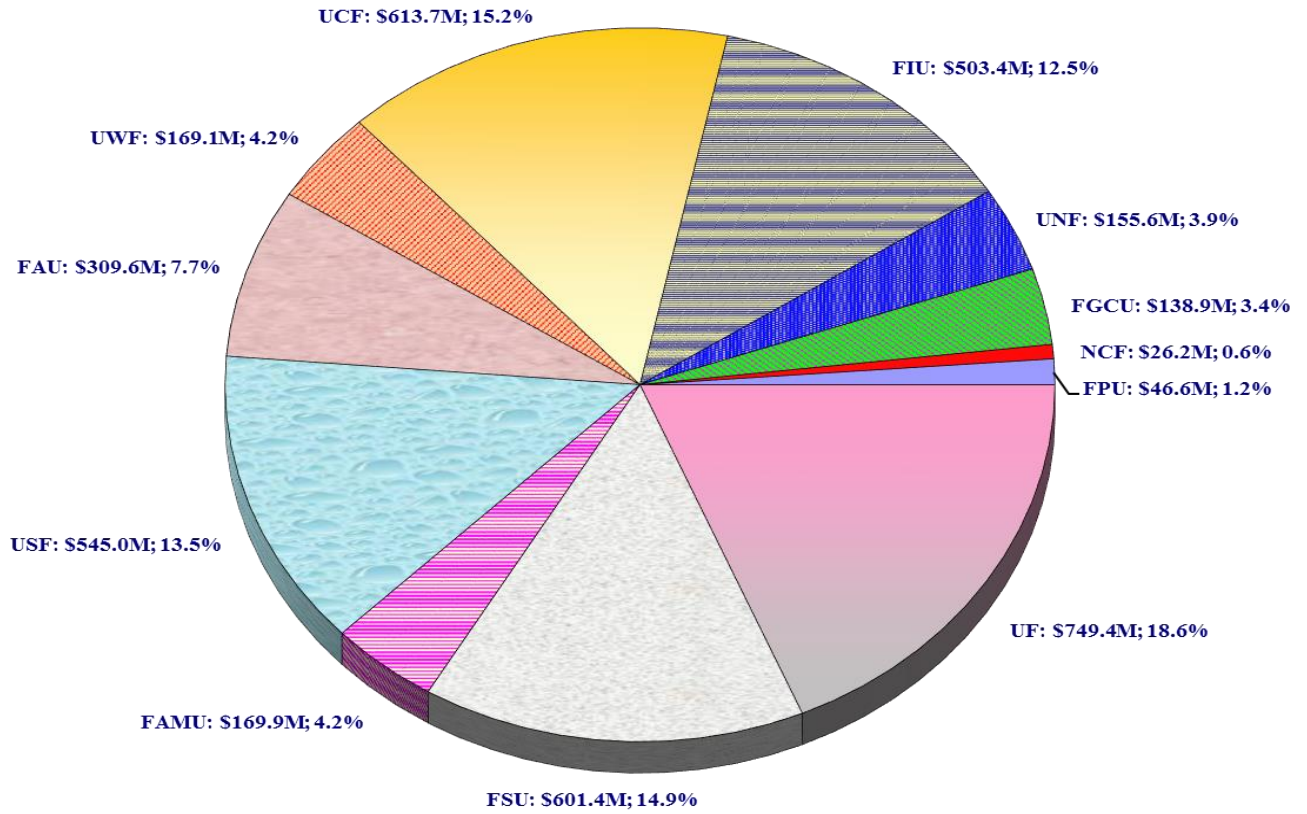

2016-17 E&G Allocation (Excluding Amendments)

FLORIDA PUBLIC UNIVERSITIES