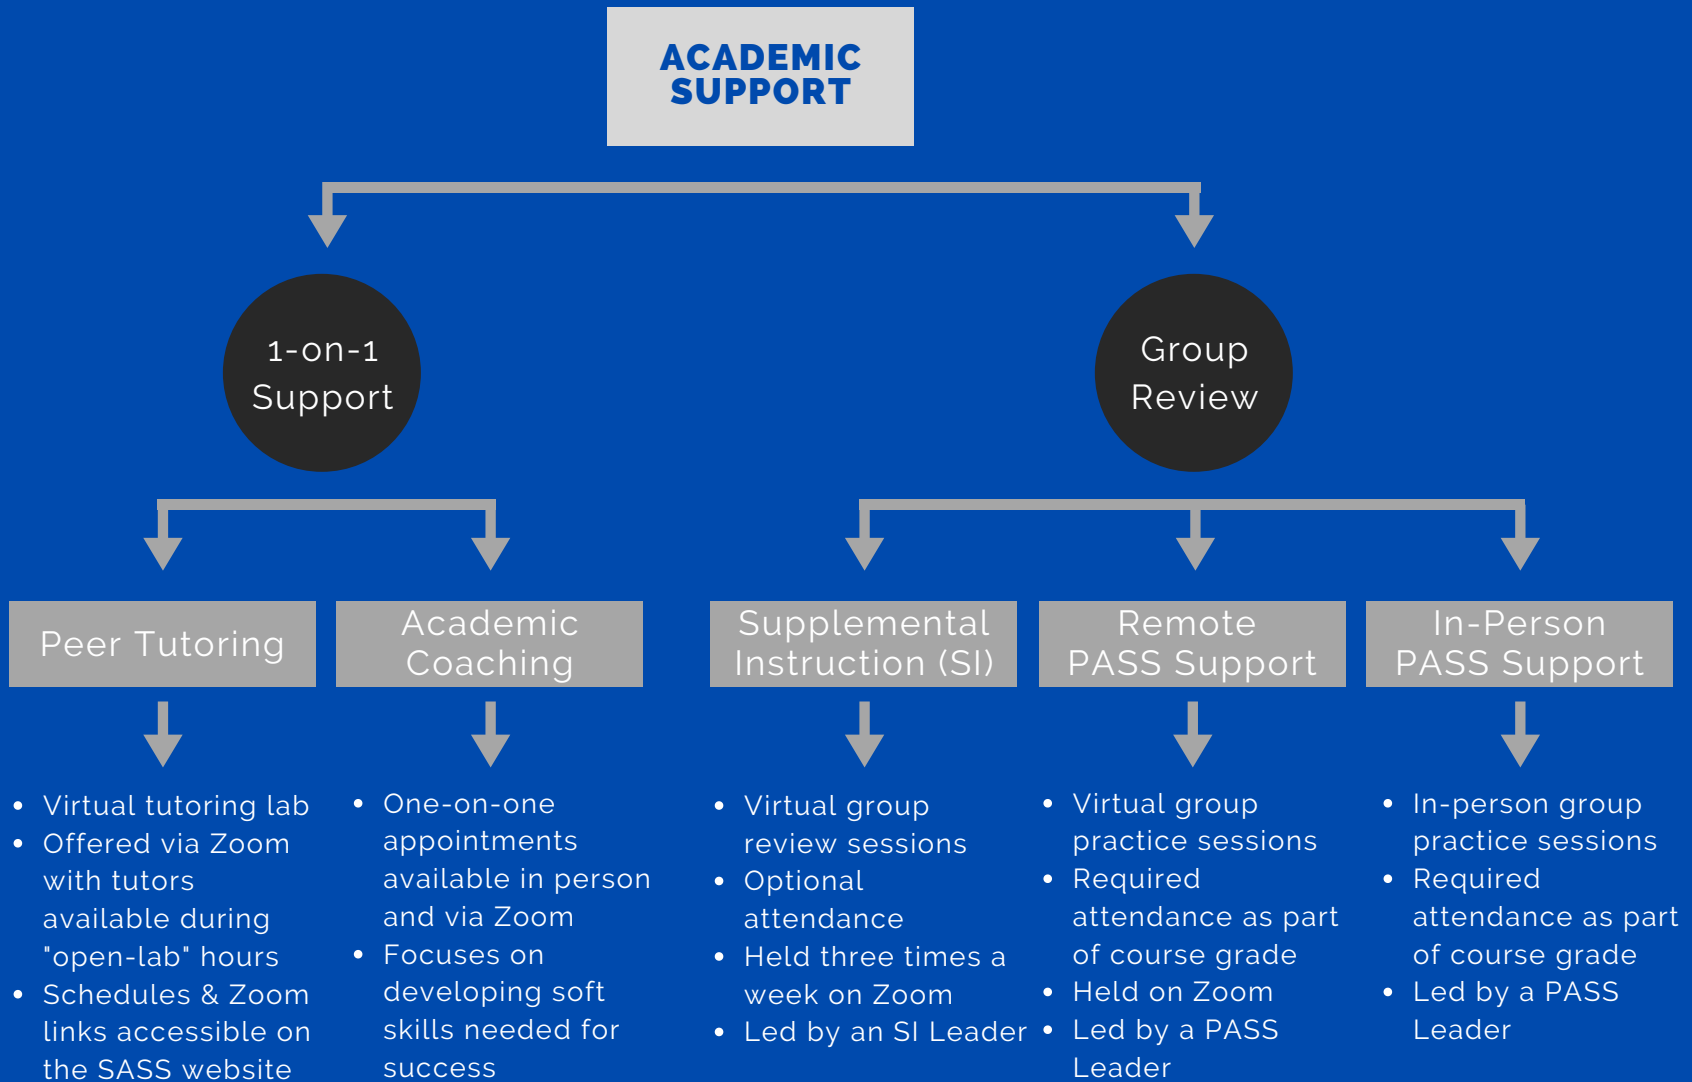

Fall 2020 Academic Support

OFFERED BY STUDENT ACADEMIC SUCCESS SERVICES (SASS)

- Virtual tutoring lab
- Offered via Zoom with tutors available during "open-lab" hours
- Schedules & Zoom links accessible on the SASS website

- One-on-one appointments available in person and via Zoom
- Focuses on developing soft skills needed for success

- Virtual group review sessions
- Optional attendance
- Held three times a week on Zoom
- Led by an SI Leader

- Virtual group practice sessions
- Required attendance as part of course grade
- Held on Zoom
- Led by a PASS Leader

- In-person group practice sessions
- Required attendance as part of course grade
- Led by a PASS Leader