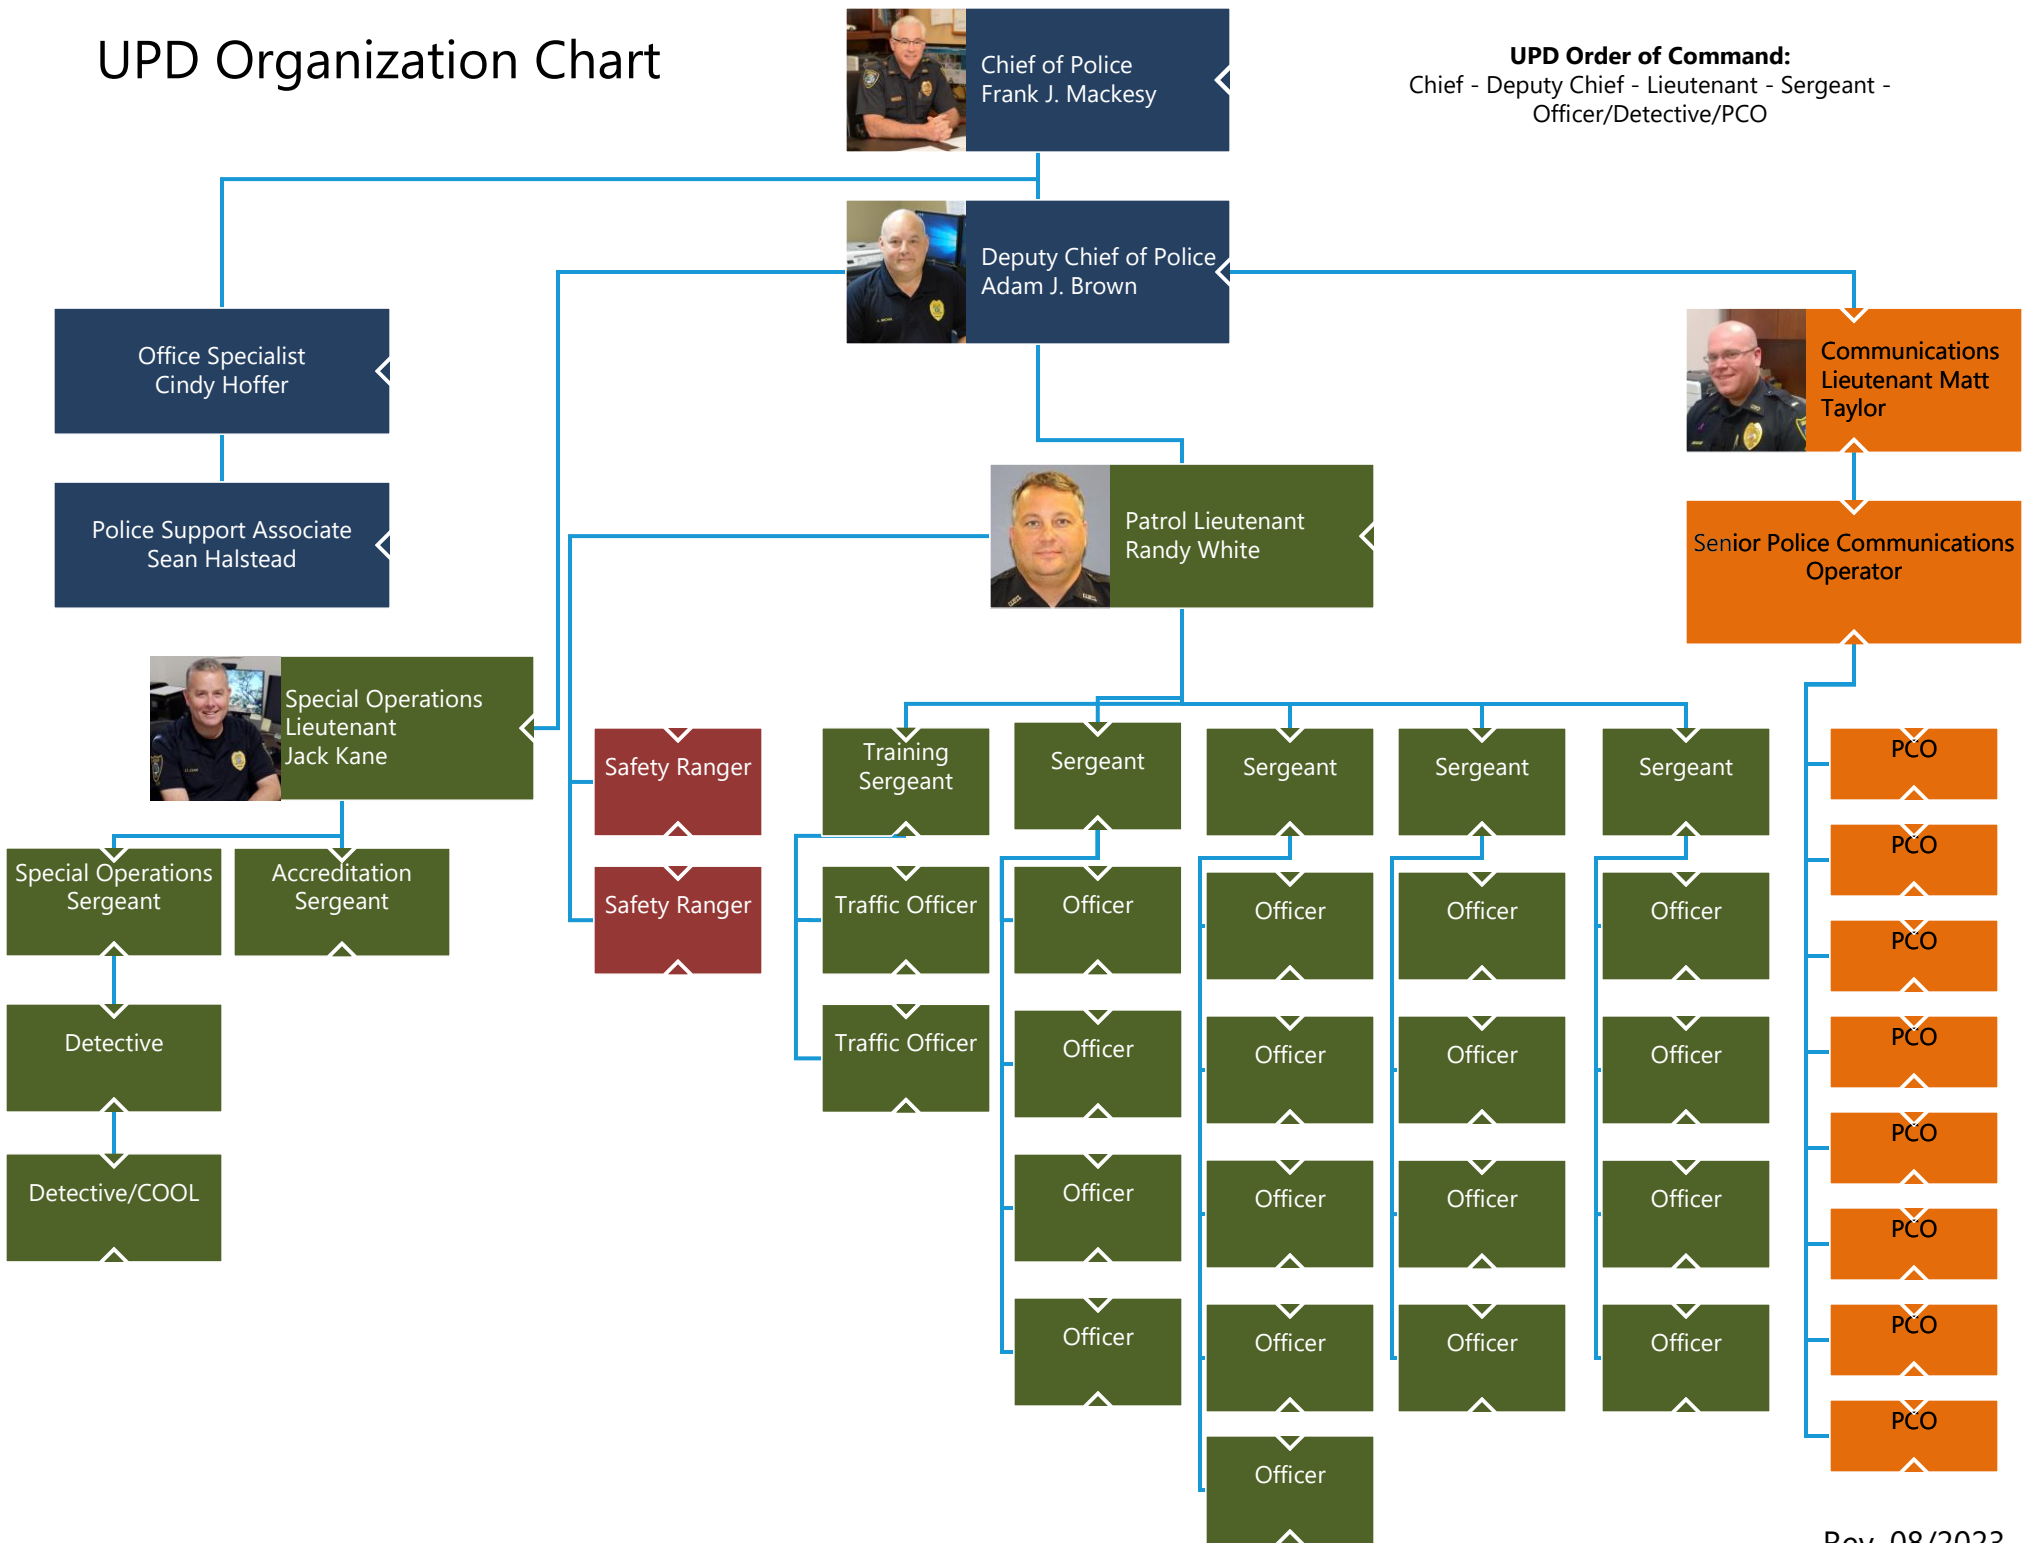

# UPD Organization Chart

**UPD Order of Command:**  
 Chief - Deputy Chief - Lieutenant - Sergeant -  
 Officer/Detective/PCO

# UPD Organizational Chart

As of August 2<sup>nd</sup>, 2023

The page represents an organizational chart of UPD employees and their chain of command from the top-down beginning with the Chief of Police. The order of command is Chief – Deputy Chief- Lieutenant – Sergeant – Officer/Detective/PCO. Each box in the organizational chart represents one position within the UPD. Supervisors are indicated by a line from their box to the box of those they supervise.

## Deputy Chief of Police

The Deputy Chief of Police is Adam Brown. His box on the chart includes a photograph of him seated at a desk. His direct reports are as follows:

- Special Operations Lieutenant
- Patrol Lieutenant
- Communications Lieutenant

## Patrol Lieutenant

The Patrol Lieutenant is Randy White. His box on the chart includes a photograph of him in front of a light blue background. His chain of command downward is:

- Two Safety Rangers

- Training Sergeant
  - Two Traffic Officers
- Sergeant
  - Four Officers
- Sergeant
  - Five Officers
- Sergeant
  - Four Officers
- Sergeant
  - Four Officers