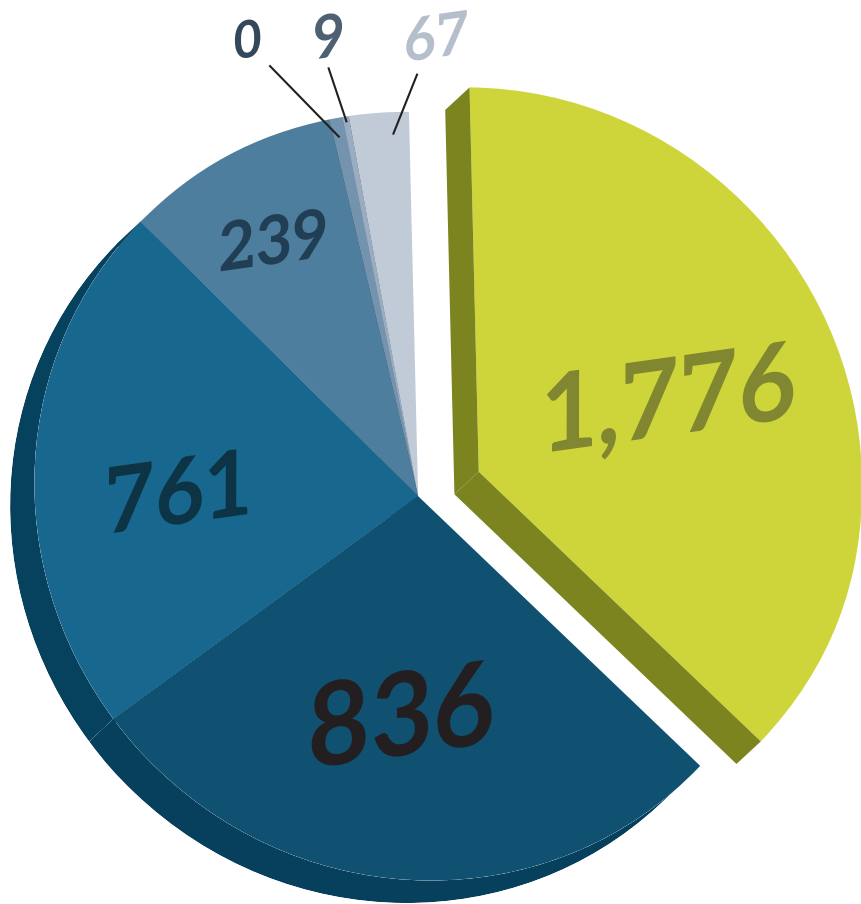

Average GPA by Community, Classification, and LLC

Number of Students *by Community*

- First Year
- Sophomore
- Junior
- Senior
- Graduate
- Post Baccalaureate
- Special

Number of LLC Participants

Academic Success 3.5 or greater GPA

Data collected during the Fall 2016 Semester