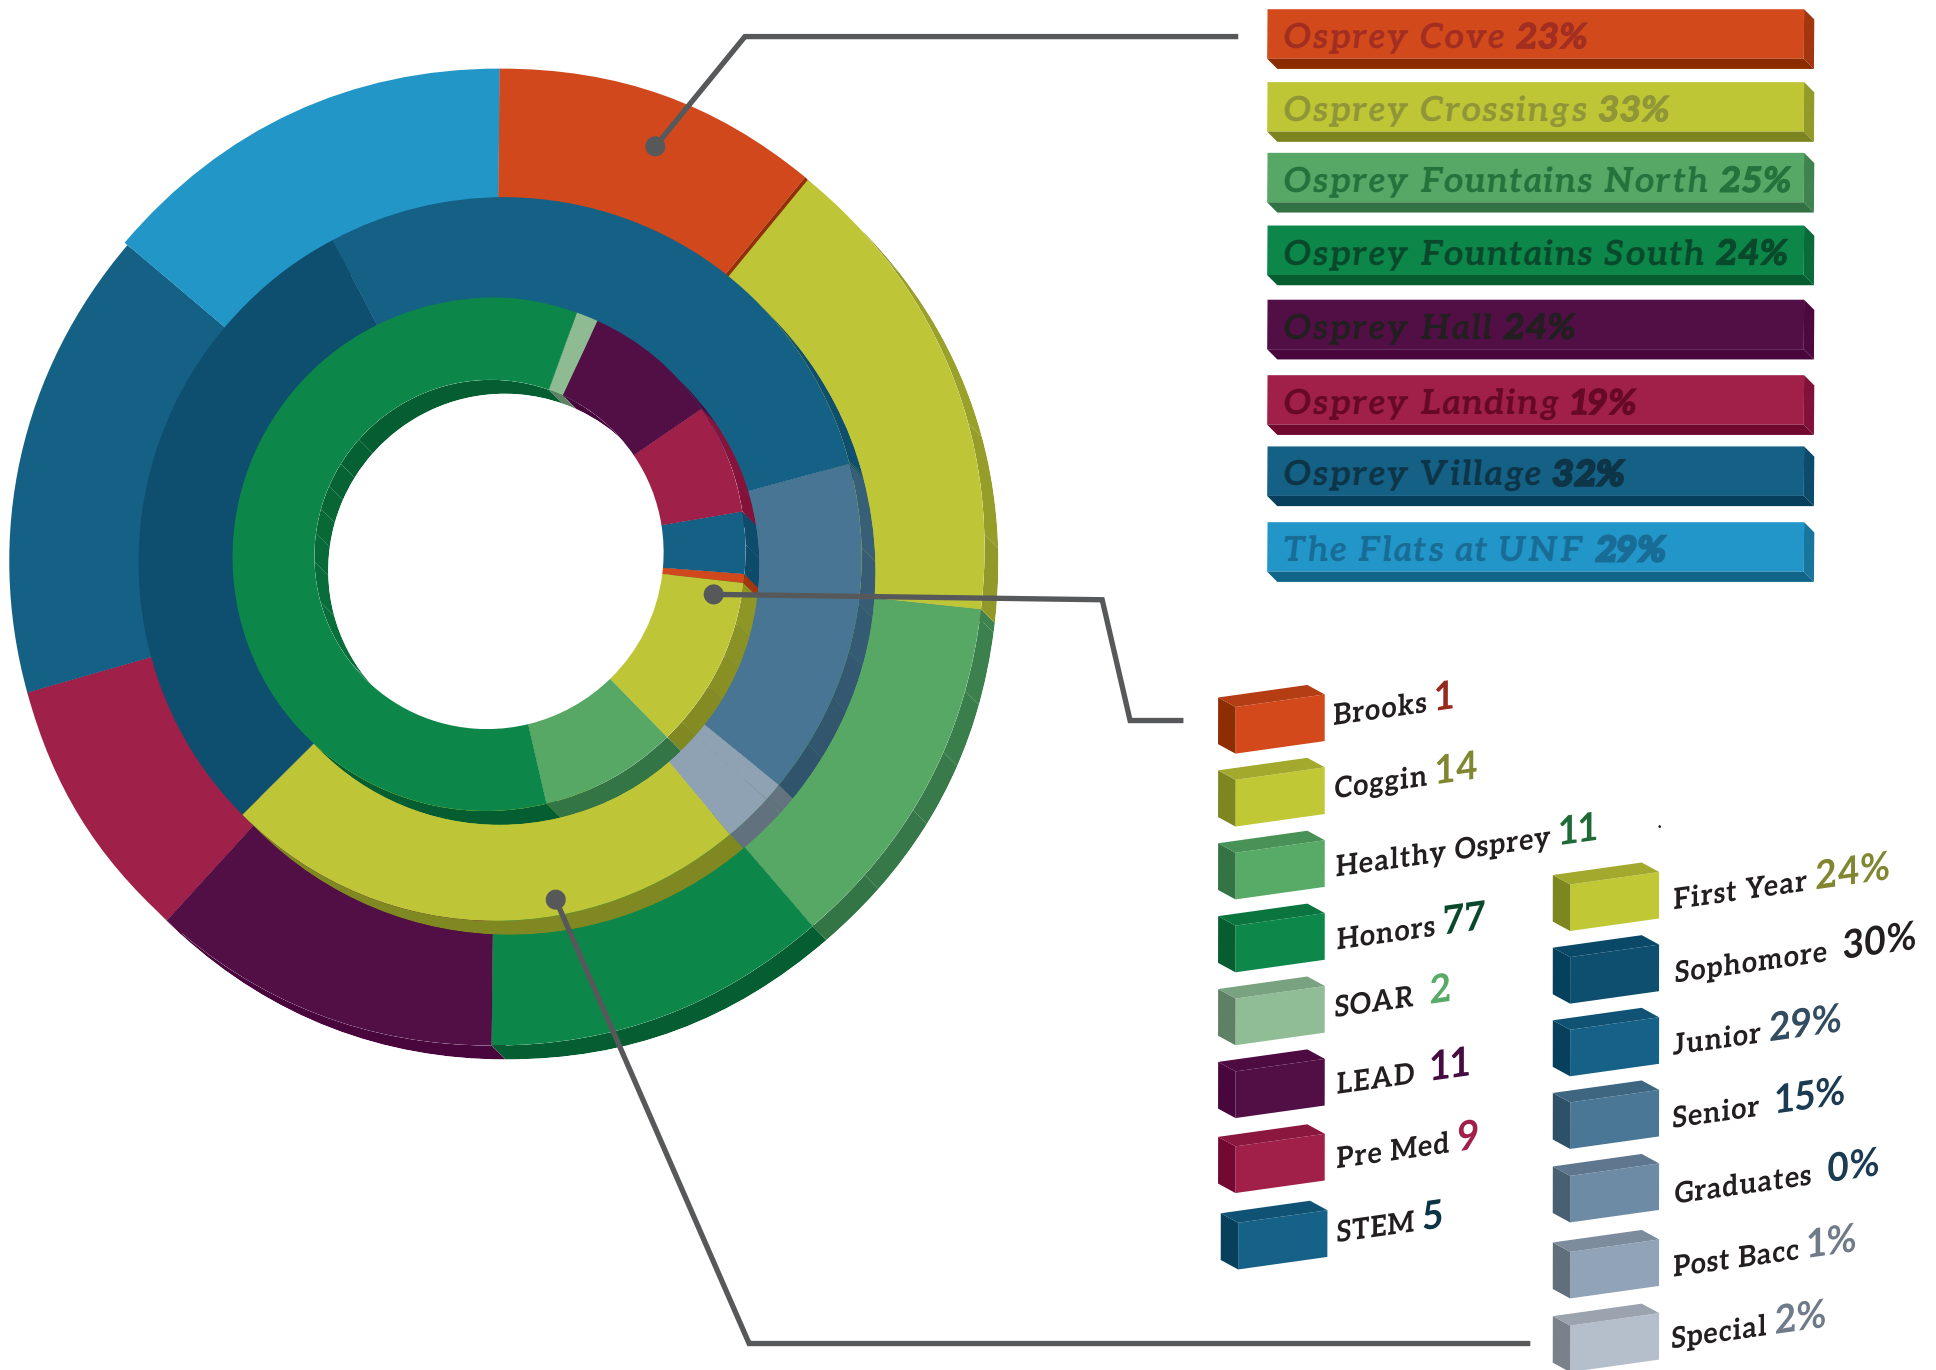

Average GPA by Community, Classification, and LLC

Number of Students *by Community*

- First Year
- Sophomore
- Junior
- Senior
- Graduate
- Post Baccalaureate
- Special

Number of LLC Participants

Academic Success 3.5 or greater GPA

Data collected during the Fall 2016 Semester