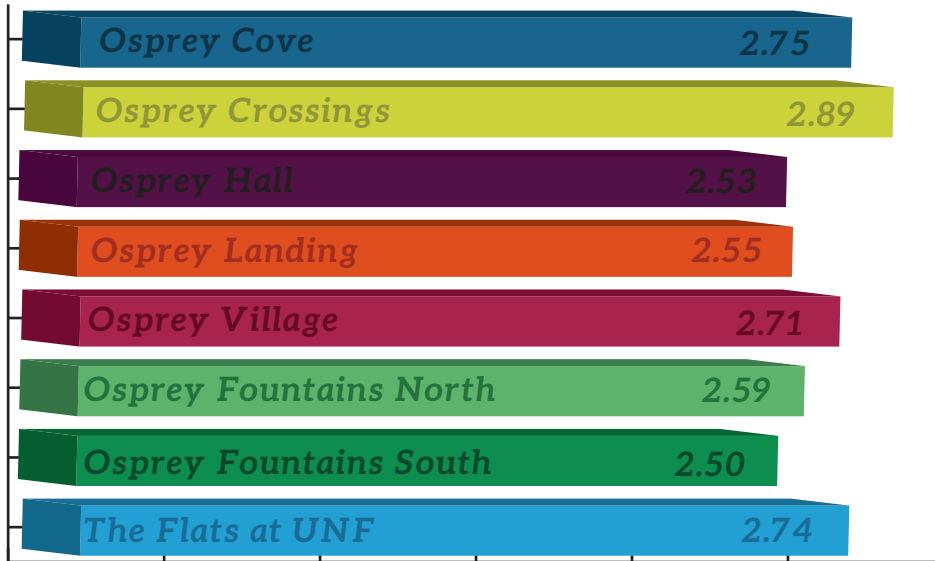

Average GPA by Community, Classification, and LLC

Number of Students *by Community*

- First Year
- Sophomore
- Junior
- Senior
- Graduate
- Post Baccalaureate
- Special

Number of LLC Participants

Academic Success 3.5 or greater GPA