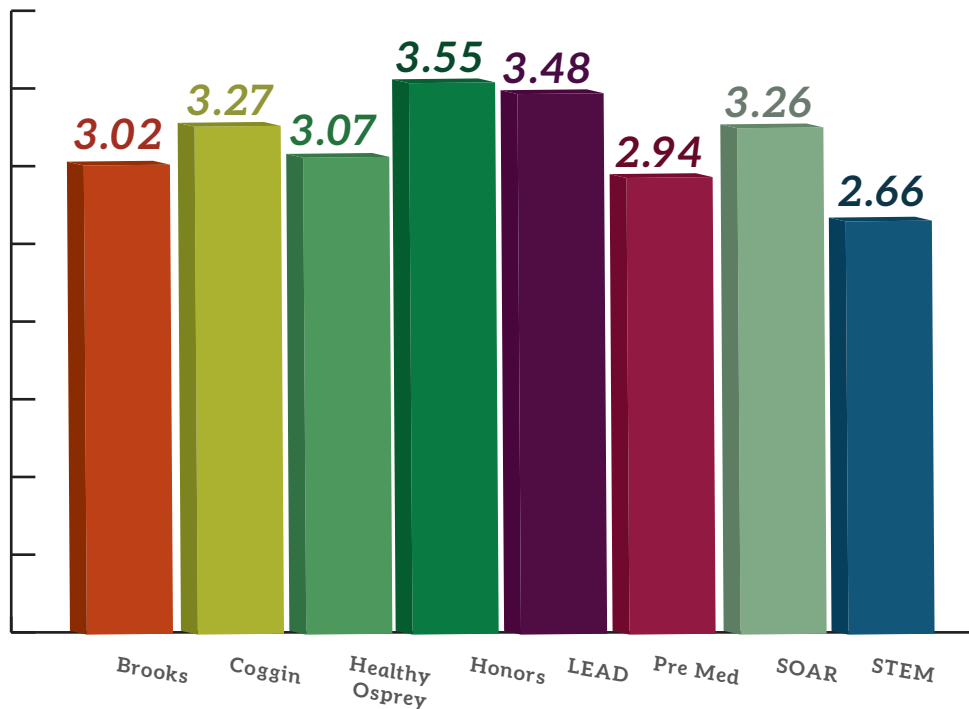

Average GPA by Community, Classification, and LLC

Number of Students *by Community*

- First Year
- Sophomore
- Junior
- Senior
- Graduate
- Post Baccalaureate
- Special

Number of LLC Participants

Academic Success 3.5 or greater GPA