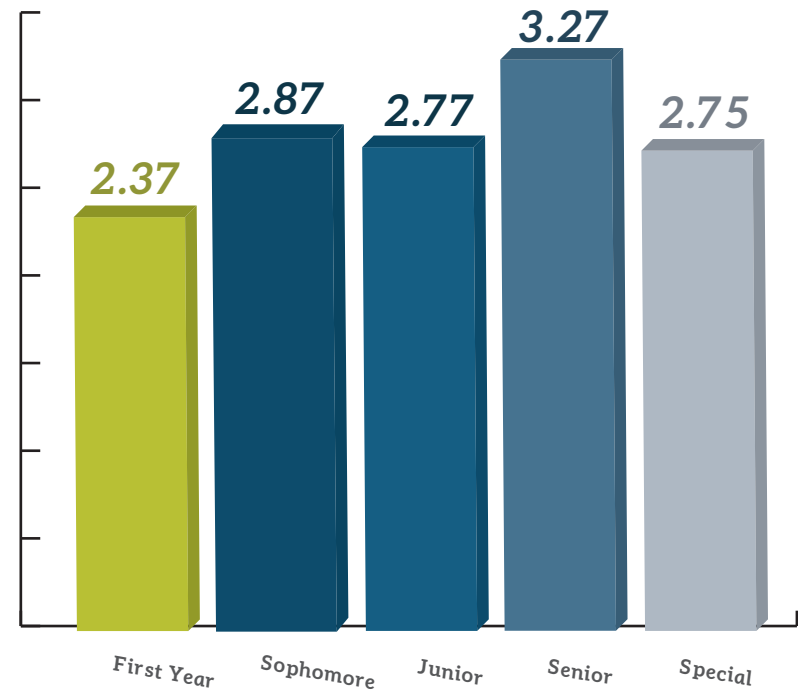

Average GPA by Community, Classification, and LLC

Number of Students *by Community*

- First Year
- Sophomore
- Junior
- Senior
- Graduate
- Post Baccalaureate
- Special

Number of LLC Participants

Academic Success 3.5 or greater GPA

Data collected during the Fall 2016 Semester