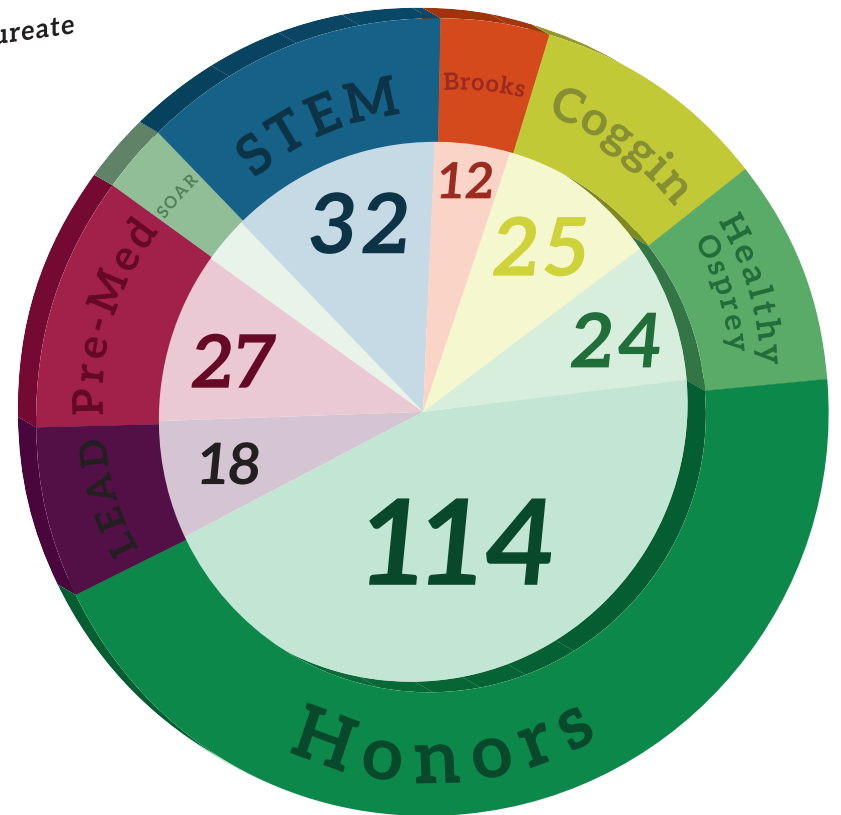

Average GPA by Community, Classification, and LLC

Number of Students *by Community*

- First Year
- Sophomore
- Junior
- Senior
- Graduate
- Post Baccalaureate
- Special

Number of LLC Participants

Academic Success 3.5 or greater GPA

Data collected during the Fall 2016 Semester