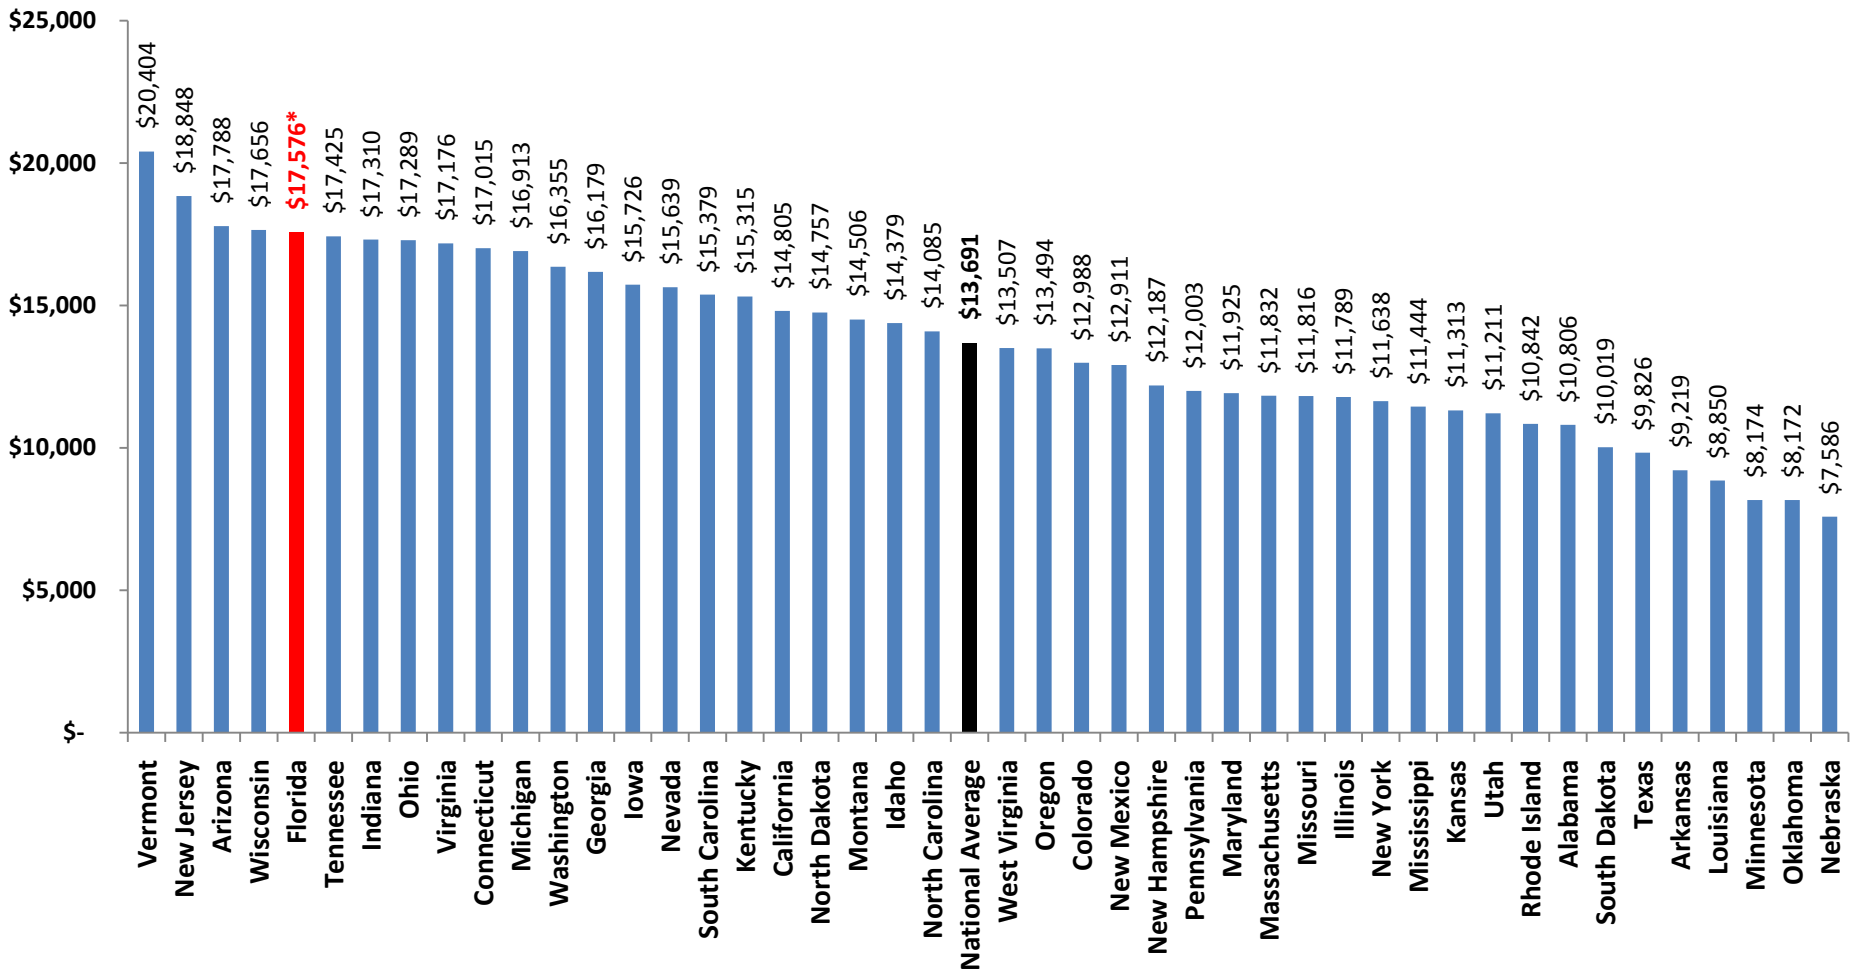

Figure 1: In-State Undergraduate Student Tuition and Fees for Public Comprehensive Universities – 2008-2009

Figure 2: Out-of-State Undergraduate Student Tuition and Fees for Public Comprehensive Universities – 2008-2009

*UNF's tuition and fees would be \$15,417

Figure 3: In-State Graduate Student Tuition and Fees for Public Comprehensive Universities – 2008-2009

Figure 4: Out-of-State Graduate Tuition and Fees for Public Comprehensive Universities – 2008-2009