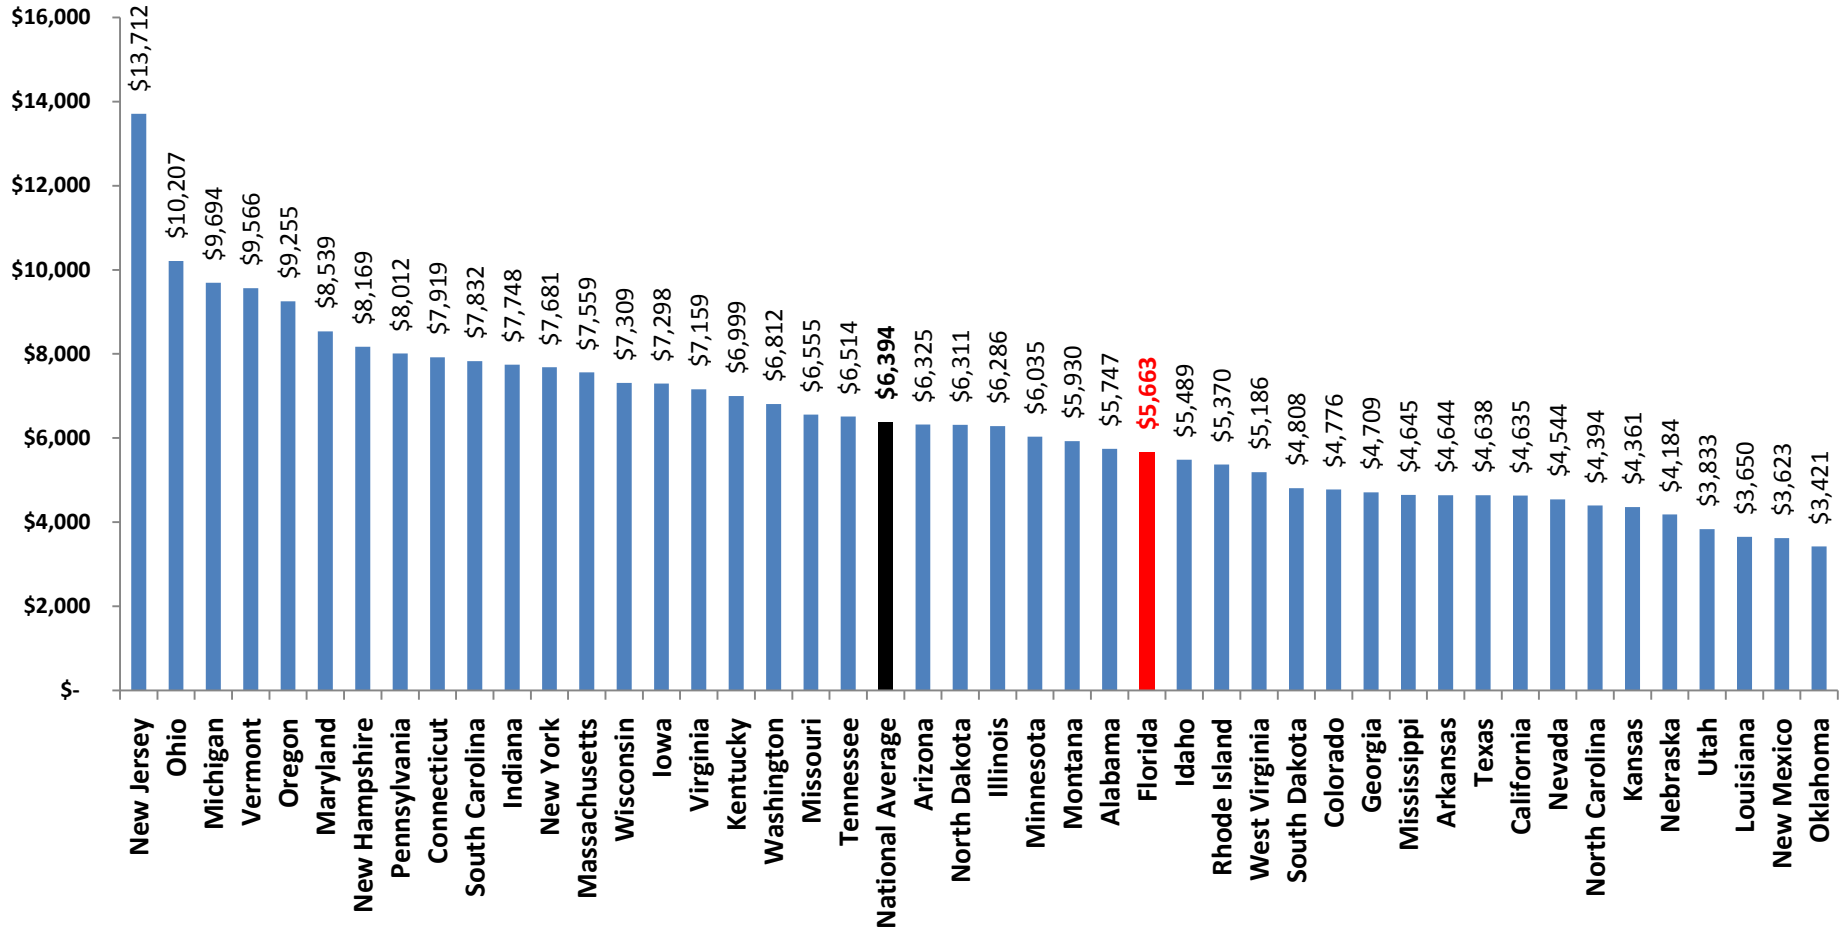

Figure 1: In-State Undergraduate Student Tuition and Fees for Public Comprehensive Universities – 2008-2009

Figure 2: Out-of-State Undergraduate Student Tuition and Fees for Public Comprehensive Universities – 2008-2009

*UNF's tuition and fees would be \$15,417

Figure 3: In-State Graduate Student Tuition and Fees for Public Comprehensive Universities – 2008-2009

Figure 4: Out-of-State Graduate Tuition and Fees for Public Comprehensive Universities – 2008-2009