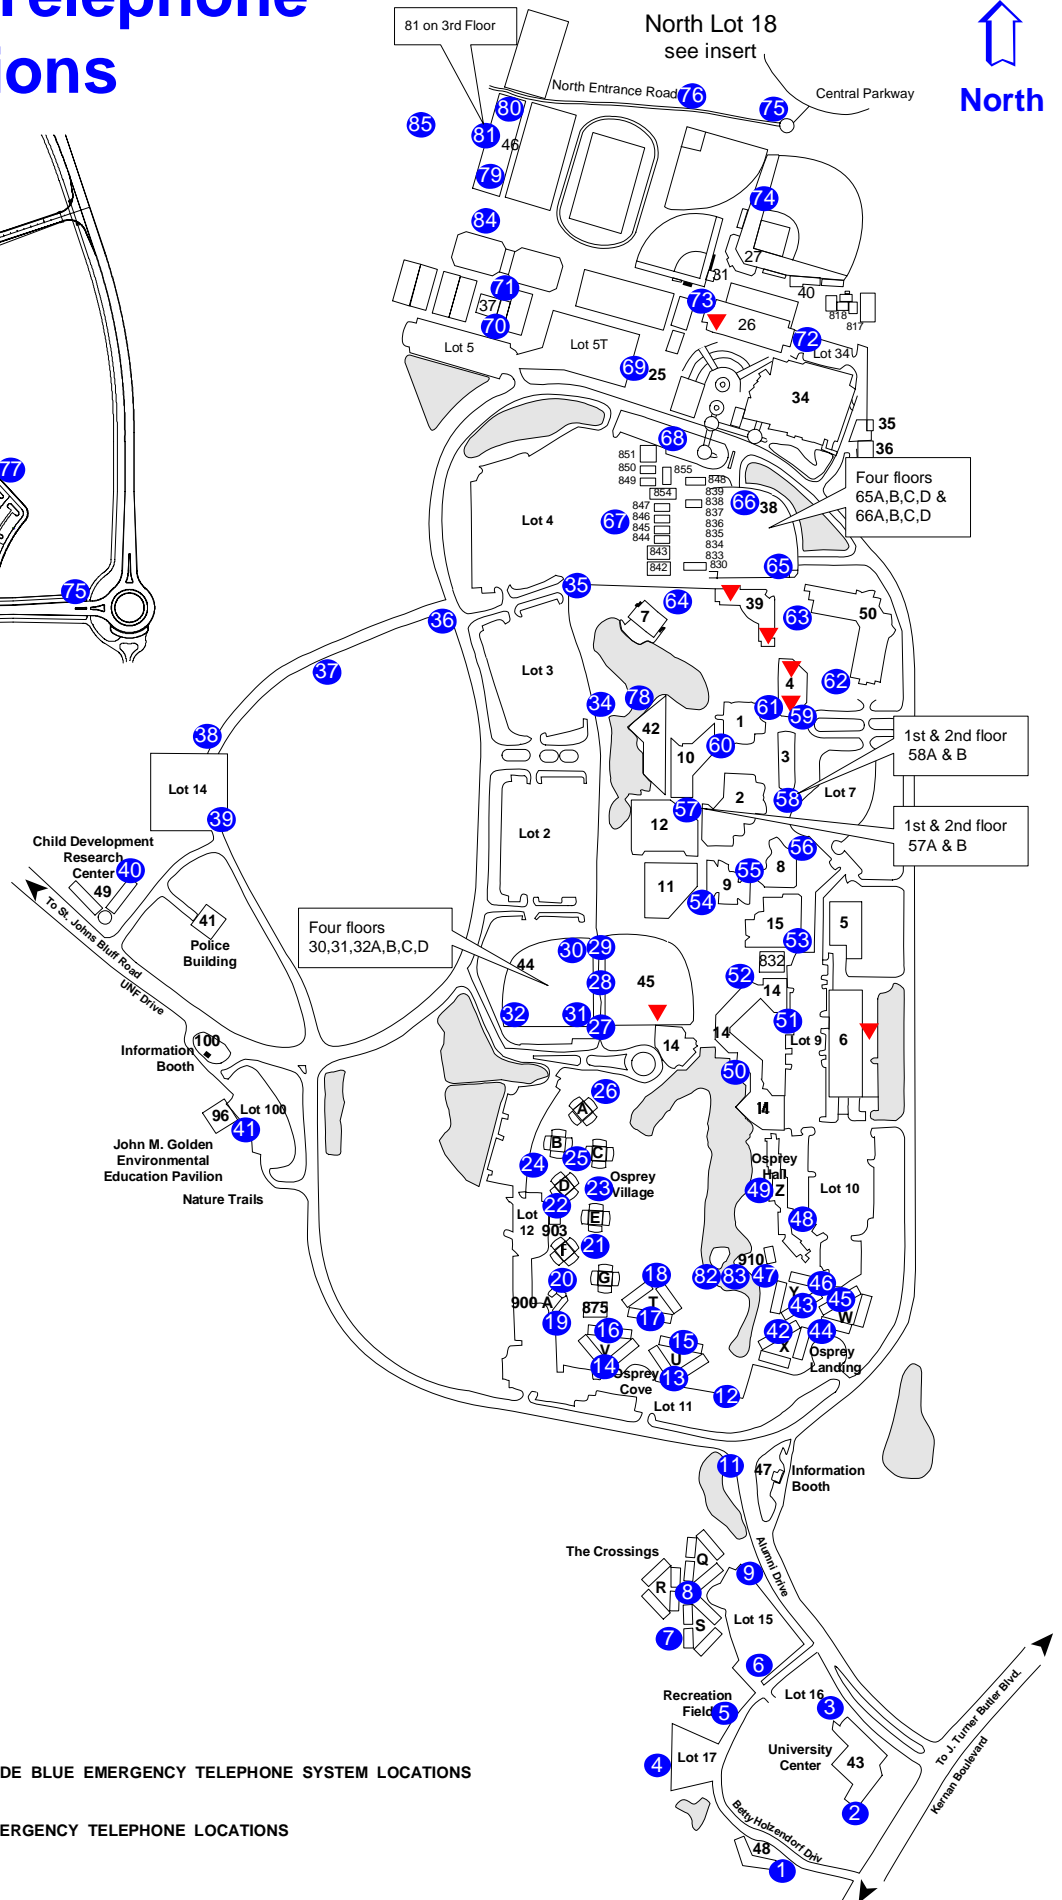

# Emergency Telephone Locations

North Lot 18

① CODE BLUE EMERGENCY TELEPHONE SYSTEM LOCATIONS

▼ EMERGENCY TELEPHONE LOCATIONS