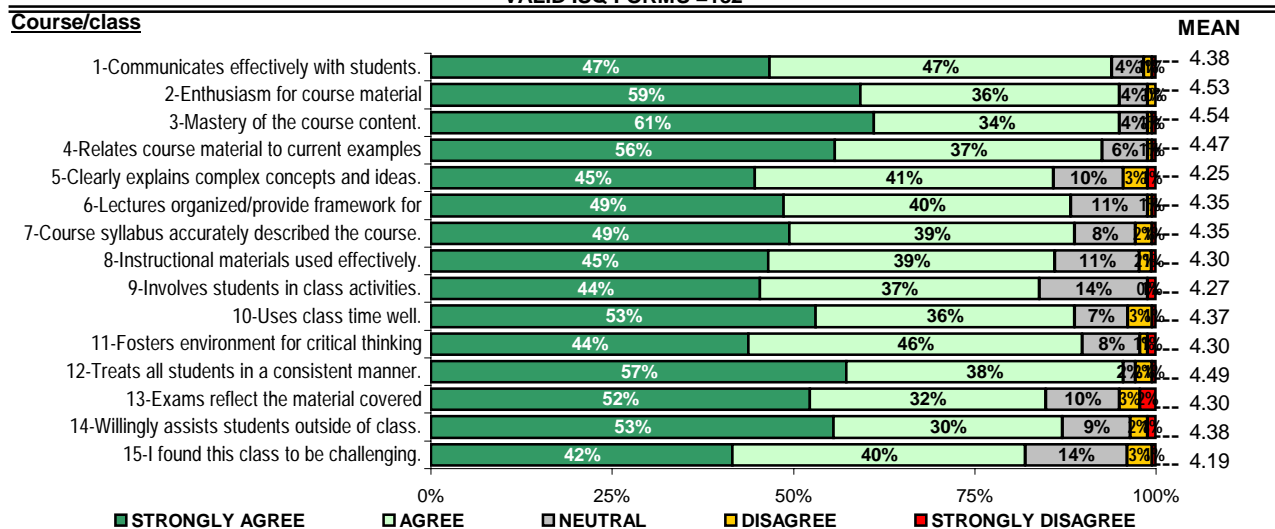

**TOTALS FOR COMPUTING SCIENCE & ENGINEERING-COMPUTER & INFORMATION SCIENCES  
VALID ISQ FORMS =182**

Gender	MALE	FEMALE						
	68.5%	31.5%						
Grade Point Average	<2.00	2.00 - 2.49	2.50 - 2.99	3.00 - 3.49	3.50 - 4.00			
	1.8%	11.8%	20.6%	34.7%	31.2%			
Classification	FRESH	SOPH	JUNIOR	SENIOR	POSTB	GRAD	DOCT	
	1.7%	13.6%	40.7%	27.1%	7.9%	7.3%	0.0%	
Current employment	FULL	PART	UNEMP	RETIRED	N/A			
	42.7%	35.7%	20.5%	1.2%	0.0%			
Degree programs	BS_COMP	MS_COMP	BSEE_ELE	BBA_ACCO	BS_CIVIL	BS_MECHE	NOMAJOR	BBA_BUSI
	54.4%	11.0%	5.1%	5.1%	3.7%	3.7%	3.7%	2.2%
	BS_MATHE	BBA_BANK	BBA_FINS	BS_COMMU	BA_ART	MHA_HEAL	BAE_MIDD	BA_PSYCH
	1.5%	0.7%	0.7%	0.7%	0.7%	0.7%	0.7%	0.7%
	BA_SOCIO	BSN_NURS						
	0.7%	0.7%						