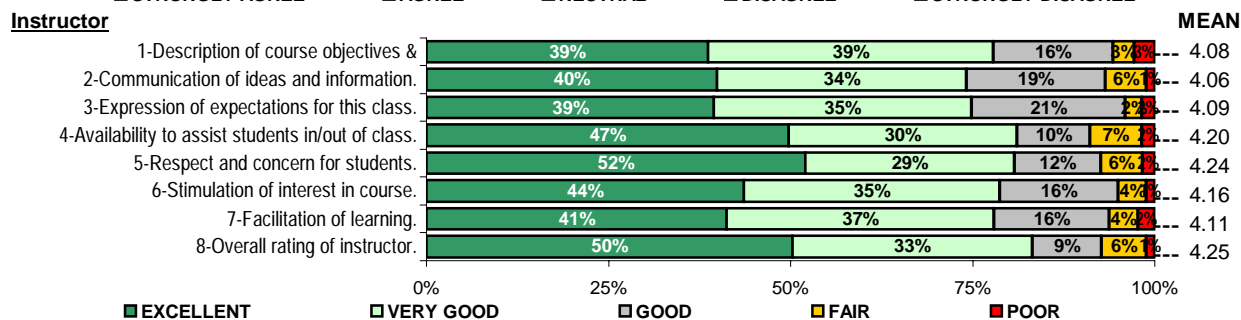

**TOTALS FOR COMPUTING SCIENCE & ENGINEERING-COMPUTER & INFORMATION SCIENCES  
VALID ISQ FORMS =182**

Gender	MALE	FEMALE						
	68.5%	31.5%						
Grade Point Average	<2.00	2.00 - 2.49	2.50 - 2.99	3.00 - 3.49	3.50 - 4.00			
	1.8%	11.8%	20.6%	34.7%	31.2%			
Classification	FRESH	SOPH	JUNIOR	SENIOR	POSTB	GRAD	DOCT	
	1.7%	13.6%	40.7%	27.1%	7.9%	7.3%	0.0%	
Current employment	FULL	PART	UNEMP	RETIRED	N/A			
	42.7%	35.7%	20.5%	1.2%	0.0%			
Degree programs	BS_COMP	MS_COMP	BSEE_ELE	BBA_ACCO	BS_CIVIL	BS_MECHE	NOMAJOR	BBA_BUSI
	54.4%	11.0%	5.1%	5.1%	3.7%	3.7%	3.7%	2.2%
	BS_MATHE	BBA_BANK	BBA_FINS	BS_COMMU	BA_ART	MHA_HEAL	BAE_MIDD	BA_PSYCH
	1.5%	0.7%	0.7%	0.7%	0.7%	0.7%	0.7%	0.7%
	BA_SOCIO	BSN_NURS						
	0.7%	0.7%						