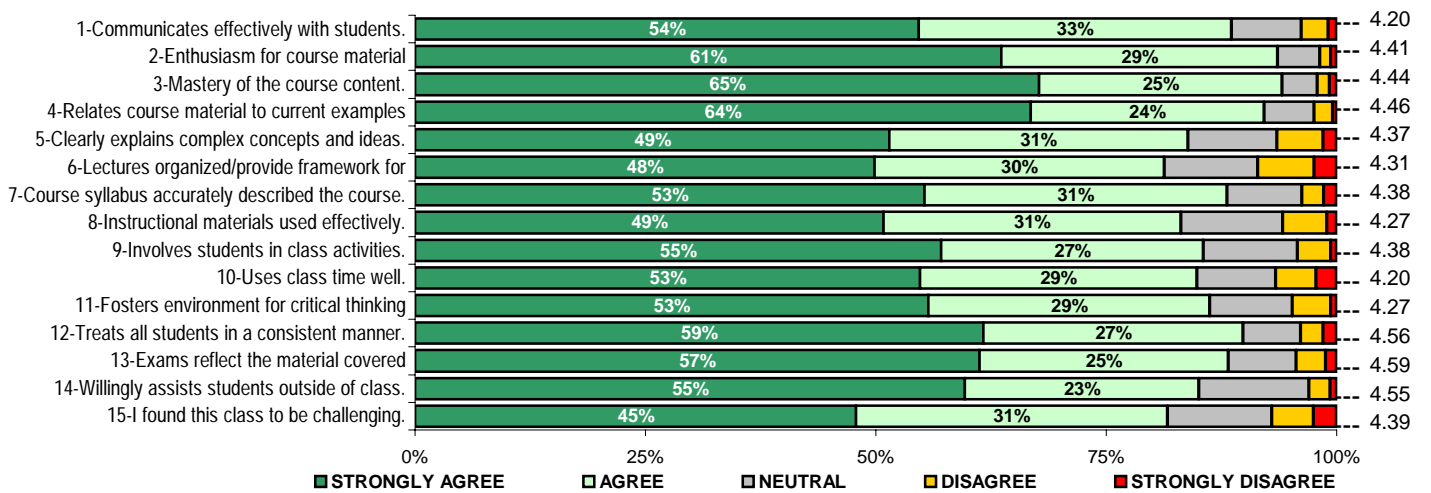

POLITICAL SCIENCE & PUBLIC ADMIN TOTALS

Fall 2003

VALID ISQ's = 807

ENROLLED = 1175

Course/class

Instructor

	<u>MALE</u>	<u>FEMALE</u>						
Gender	42.8%	44.6%						
Grade Point Average	<u><2.00</u>	<u>2.00 - 2.49</u>	<u>2.50 - 2.99</u>	<u>3.00 - 3.49</u>	<u>3.50 - 4.00</u>			
	0.6%	6.9%	19.3%	38.9%	26.0%			
Classification	<u>FRESH</u>	<u>SOPH</u>	<u>JUNIOR</u>	<u>SENIOR</u>	<u>POSTB</u>	<u>GRAD</u>	<u>DOCT</u>	<u>SPEC</u>
	13.8%	13.8%	26.3%	32.7%	1.2%	3.3%	0.0%	0.4%
Current employment	<u>FULL</u>	<u>PART</u>	<u>UNEMP</u>	<u>RETIRED</u>	<u>N/A</u>			
	27.5%	39.3%	20.9%	1.2%	10.9%			