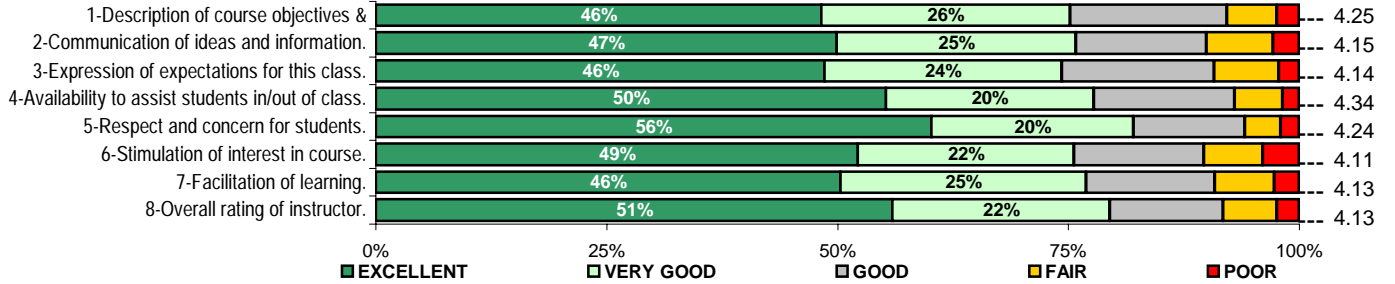

POLITICAL SCIENCE & PUBLIC ADMIN TOTALS

Fall 2003

VALID ISQ's = 807

ENROLLED = 1175

Course/class

Instructor

	<u>MALE</u>	<u>FEMALE</u>						
Gender	42.8%	44.6%						
Grade Point Average	<u><2.00</u>	<u>2.00 - 2.49</u>	<u>2.50 - 2.99</u>	<u>3.00 - 3.49</u>	<u>3.50 - 4.00</u>			
	0.6%	6.9%	19.3%	38.9%	26.0%			
Classification	<u>FRESH</u>	<u>SOPH</u>	<u>JUNIOR</u>	<u>SENIOR</u>	<u>POSTB</u>	<u>GRAD</u>	<u>DOCT</u>	<u>SPEC</u>
	13.8%	13.8%	26.3%	32.7%	1.2%	3.3%	0.0%	0.4%
Current employment	<u>FULL</u>	<u>PART</u>	<u>UNEMP</u>	<u>RETIRED</u>	<u>N/A</u>			
	27.5%	39.3%	20.9%	1.2%	10.9%			