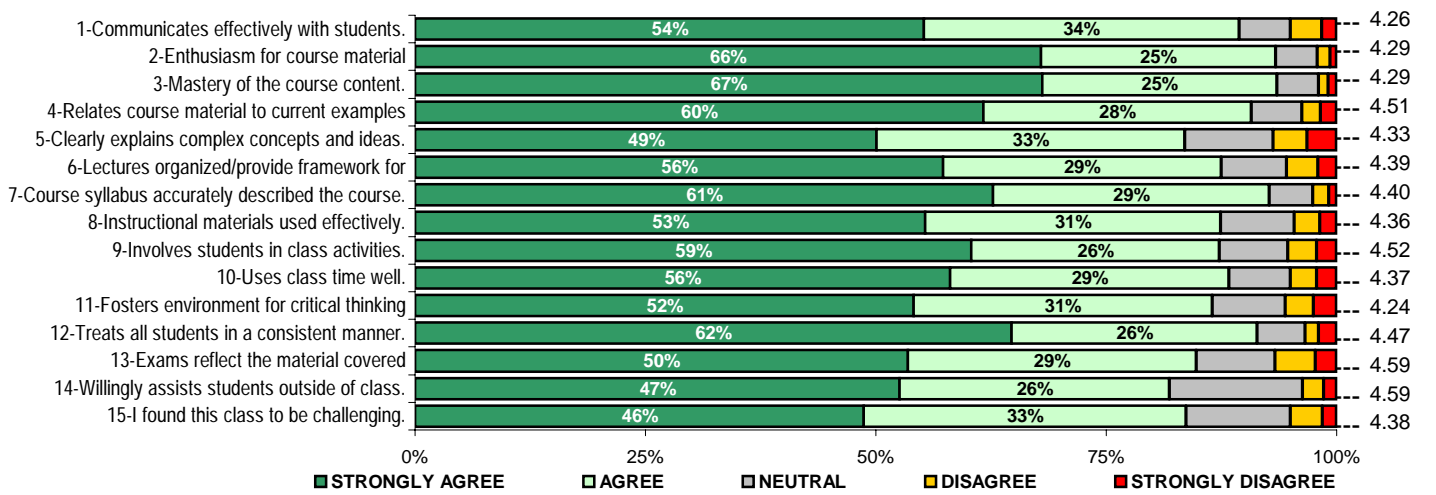

PSYCHOLOGY TOTALS

Fall 2003

VALID ISQ's = 1843

ENROLLED = 2954

Course/class

Instructor

| | | | | | | | | |
|---------------------|-----------------|--------------------|--------------------|--------------------|--------------------|-------------|-------------|-------------|
| | <u>MALE</u> | <u>FEMALE</u> | | | | | | |
| Gender | 20.3% | 69.1% | | | | | | |
| | <u><2.00</u> | <u>2.00 - 2.49</u> | <u>2.50 - 2.99</u> | <u>3.00 - 3.49</u> | <u>3.50 - 4.00</u> | | | |
| Grade Point Average | 1.1% | 6.3% | 21.5% | 40.0% | 26.5% | | | |
| | <u>FRESH</u> | <u>SOPH</u> | <u>JUNIOR</u> | <u>SENIOR</u> | <u>POSTB</u> | <u>GRAD</u> | <u>DOCT</u> | <u>SPEC</u> |
| Classification | 11.6% | 13.8% | 37.4% | 24.9% | 1.5% | 4.7% | 0.1% | 0.3% |
| | <u>FULL</u> | <u>PART</u> | <u>UNEMP</u> | <u>RETIRED</u> | <u>N/A</u> | | | |
| Current employment | 23.8% | 44.9% | 21.8% | 1.0% | 8.4% | | | |