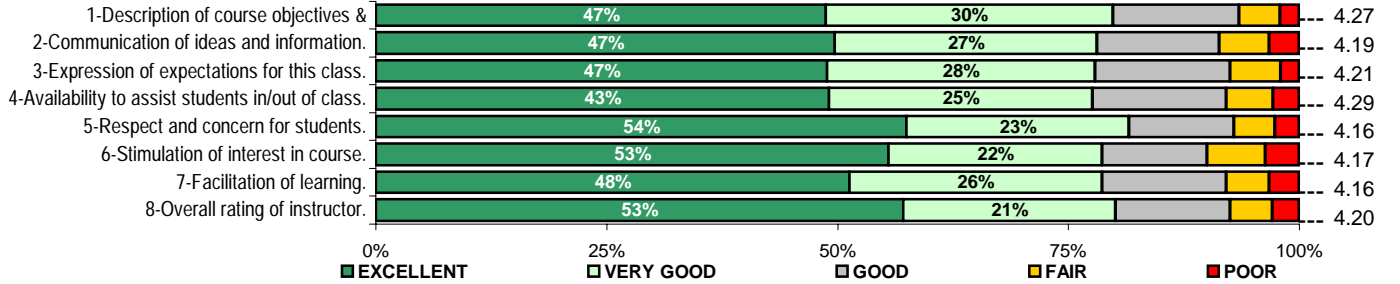

PSYCHOLOGY TOTALS

Fall 2003

VALID ISQ's = 1843

ENROLLED = 2954

Course/class

Instructor

| | | | | | | | | |
|---------------------|-----------------|--------------------|--------------------|--------------------|--------------------|-------------|-------------|-------------|
| | <u>MALE</u> | <u>FEMALE</u> | | | | | | |
| Gender | 20.3% | 69.1% | | | | | | |
| | <u><2.00</u> | <u>2.00 - 2.49</u> | <u>2.50 - 2.99</u> | <u>3.00 - 3.49</u> | <u>3.50 - 4.00</u> | | | |
| Grade Point Average | 1.1% | 6.3% | 21.5% | 40.0% | 26.5% | | | |
| | <u>FRESH</u> | <u>SOPH</u> | <u>JUNIOR</u> | <u>SENIOR</u> | <u>POSTB</u> | <u>GRAD</u> | <u>DOCT</u> | <u>SPEC</u> |
| Classification | 11.6% | 13.8% | 37.4% | 24.9% | 1.5% | 4.7% | 0.1% | 0.3% |
| | <u>FULL</u> | <u>PART</u> | <u>UNEMP</u> | <u>RETIRED</u> | <u>N/A</u> | | | |
| Current employment | 23.8% | 44.9% | 21.8% | 1.0% | 8.4% | | | |