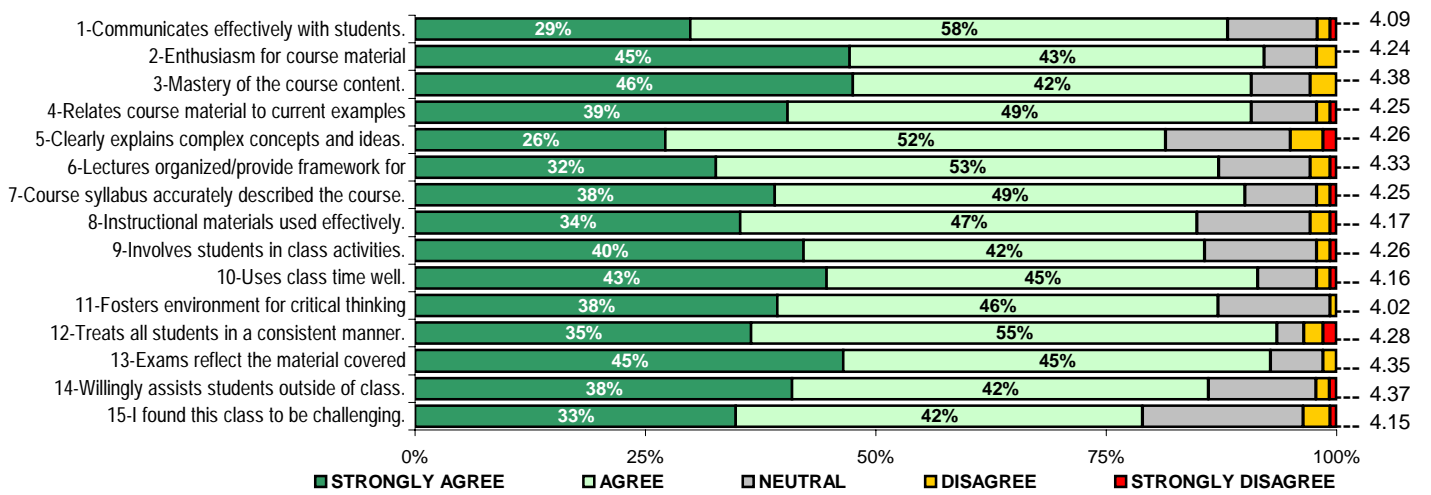

BUILDING CONSTRUCT MGMT TOTALS

Fall 2003

VALID ISQ's = 146

ENROLLED = 227

Course/class

Instructor

	<u>MALE</u>	<u>FEMALE</u>						
Gender	81.5%	8.2%						
Grade Point Average	<u><2.00</u>	<u>2.00 - 2.49</u>	<u>2.50 - 2.99</u>	<u>3.00 - 3.49</u>	<u>3.50 - 4.00</u>			
	0.0%	4.8%	25.3%	44.5%	19.2%			
Classification	<u>FRESH</u>	<u>SOPH</u>	<u>JUNIOR</u>	<u>SENIOR</u>	<u>POSTB</u>	<u>GRAD</u>	<u>DOCT</u>	<u>SPEC</u>
	3.4%	8.9%	36.3%	44.5%	0.7%	0.7%	0.0%	0.0%
Current employment	<u>FULL</u>	<u>PART</u>	<u>UNEMP</u>	<u>RETIRED</u>	<u>N/A</u>			
	21.9%	47.9%	16.4%	1.4%	12.3%			