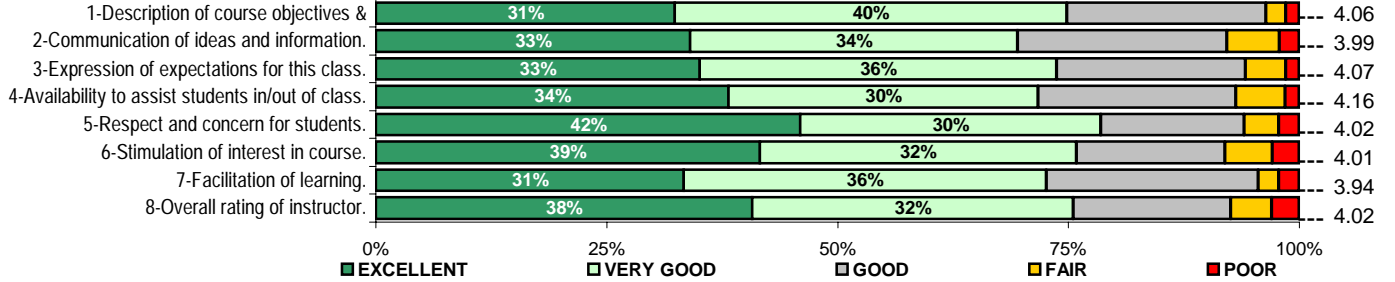

BUILDING CONSTRUCT MGMT TOTALS

Fall 2003

VALID ISQ's = 146

ENROLLED = 227

Course/class

Instructor

	<u>MALE</u>	<u>FEMALE</u>						
Gender	81.5%	8.2%						
Grade Point Average	<u><2.00</u>	<u>2.00 - 2.49</u>	<u>2.50 - 2.99</u>	<u>3.00 - 3.49</u>	<u>3.50 - 4.00</u>			
	0.0%	4.8%	25.3%	44.5%	19.2%			
Classification	<u>FRESH</u>	<u>SOPH</u>	<u>JUNIOR</u>	<u>SENIOR</u>	<u>POSTB</u>	<u>GRAD</u>	<u>DOCT</u>	<u>SPEC</u>
	3.4%	8.9%	36.3%	44.5%	0.7%	0.7%	0.0%	0.0%
Current employment	<u>FULL</u>	<u>PART</u>	<u>UNEMP</u>	<u>RETIRED</u>	<u>N/A</u>			
	21.9%	47.9%	16.4%	1.4%	12.3%			