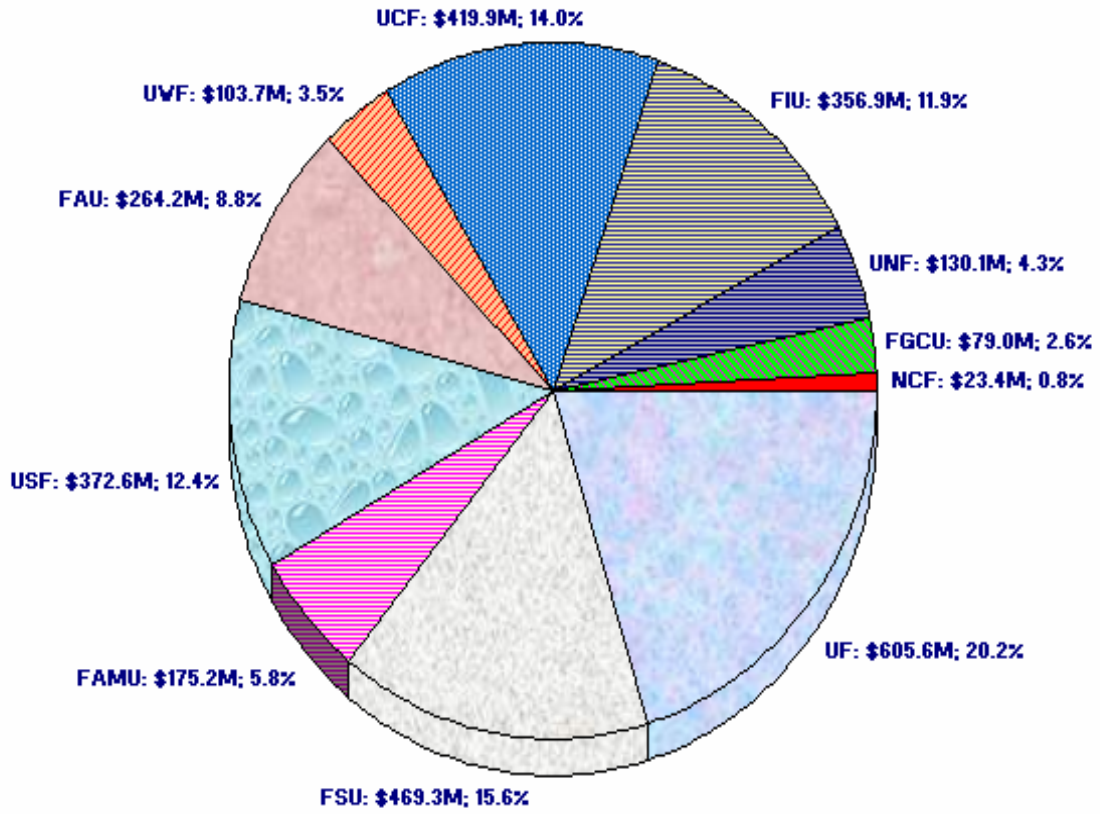

2007-08 E&G Allocation

FLORIDA PUBLIC UNIVERSITIES